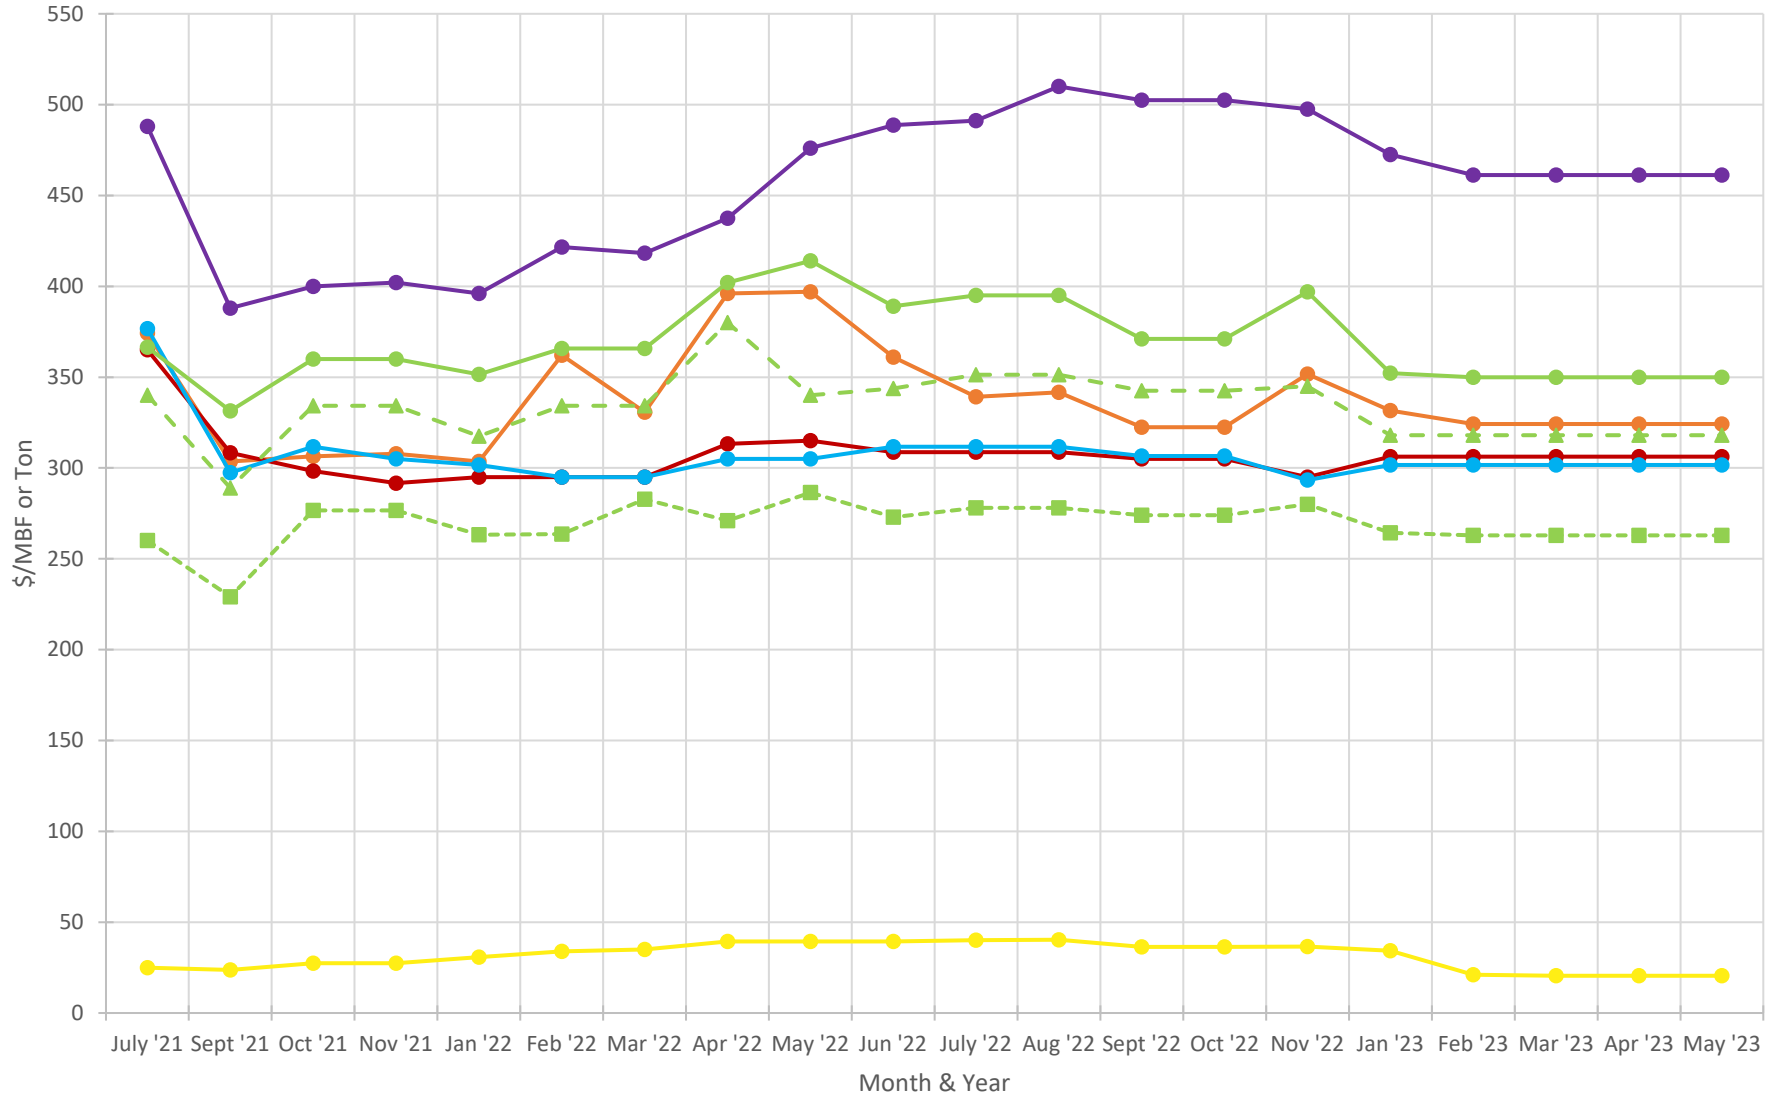

Eastern Oregon Log Price Trends by Species (2021 - Present)

- Douglas-fir/Larch
- Grand/White Fir
- Lodgepole Pine
- Englemann Spruce
- Ponderosa Pine (6-11")
- ▲ Ponderosa Pine (12-15")
- Ponderosa Pine (16" +)
- Pulp (\$/Ton)