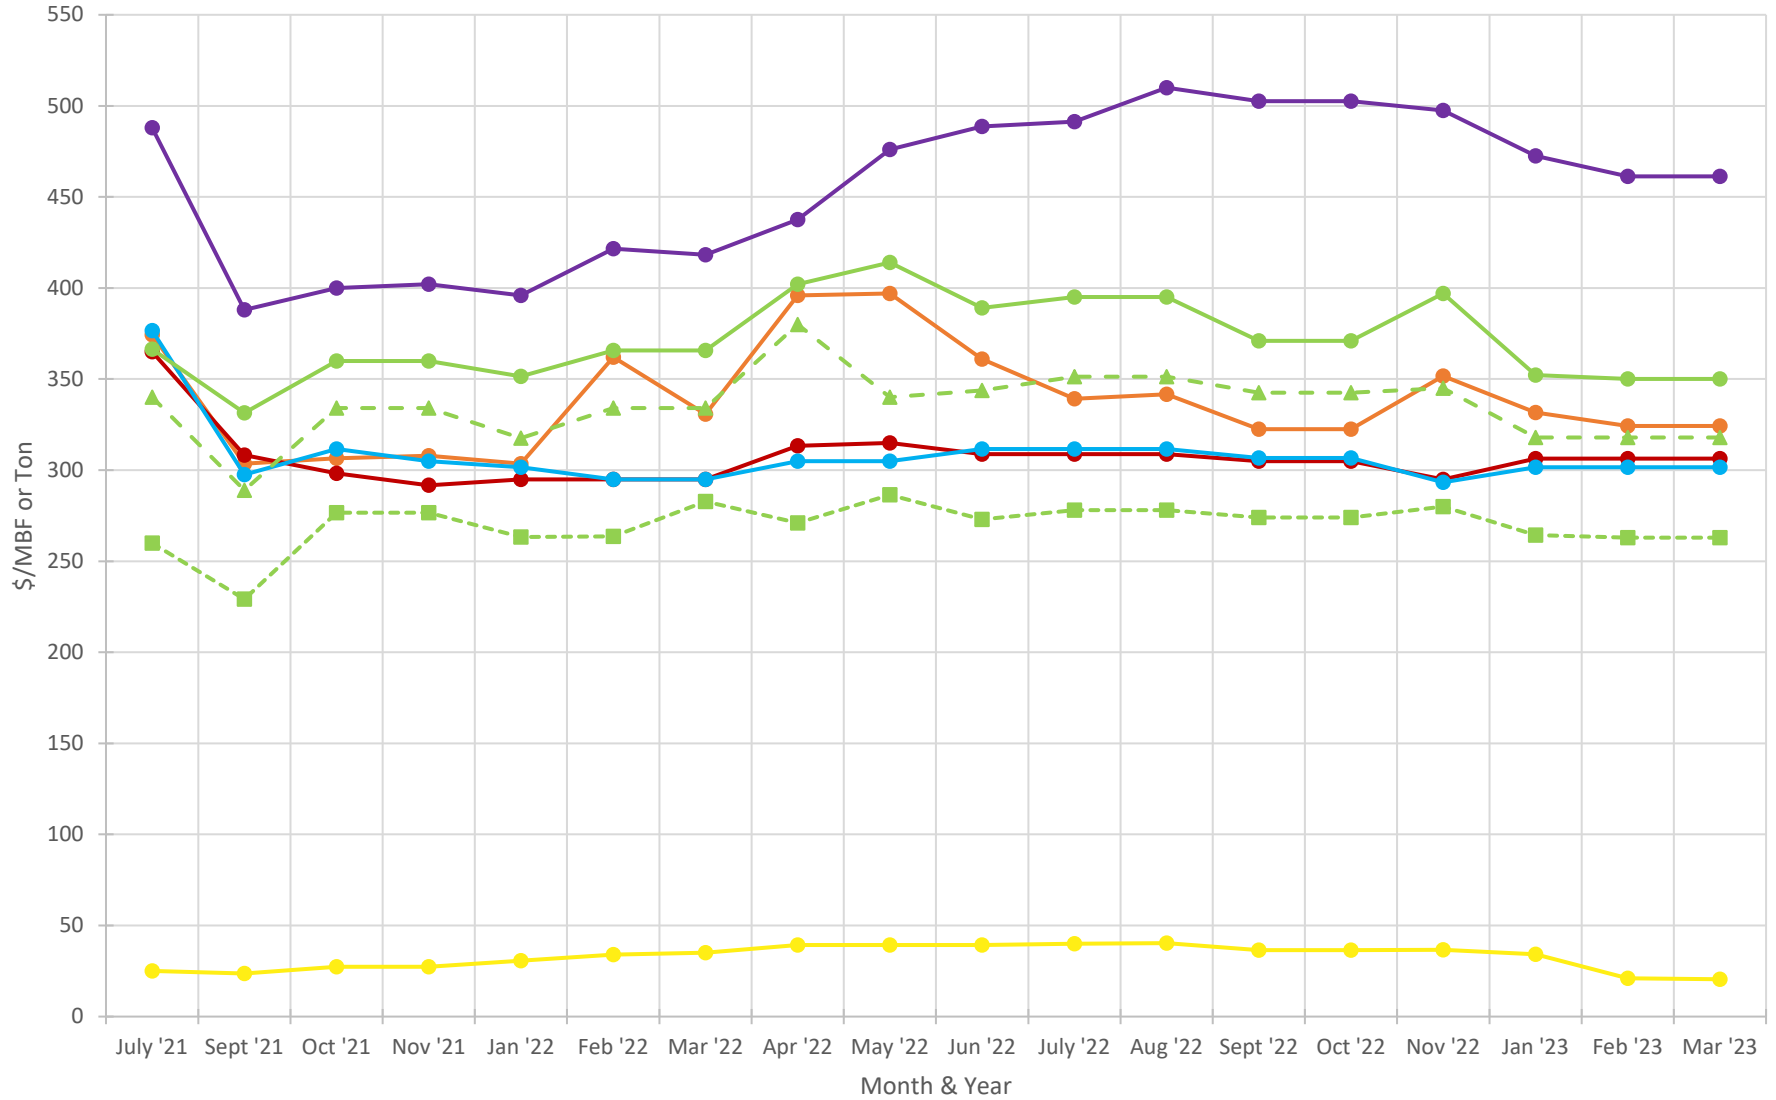

Eastern Oregon Log Price Trends by Species (2021 - Present)

- Douglas-fir/Larch
- Grand/White Fir
- Lodgepole Pine
- Englemann Spruce
- Ponderosa Pine (6-11")
- ▲ Ponderosa Pine (12-15")
- Ponderosa Pine (16"+)
- Pulp (\$/Ton)