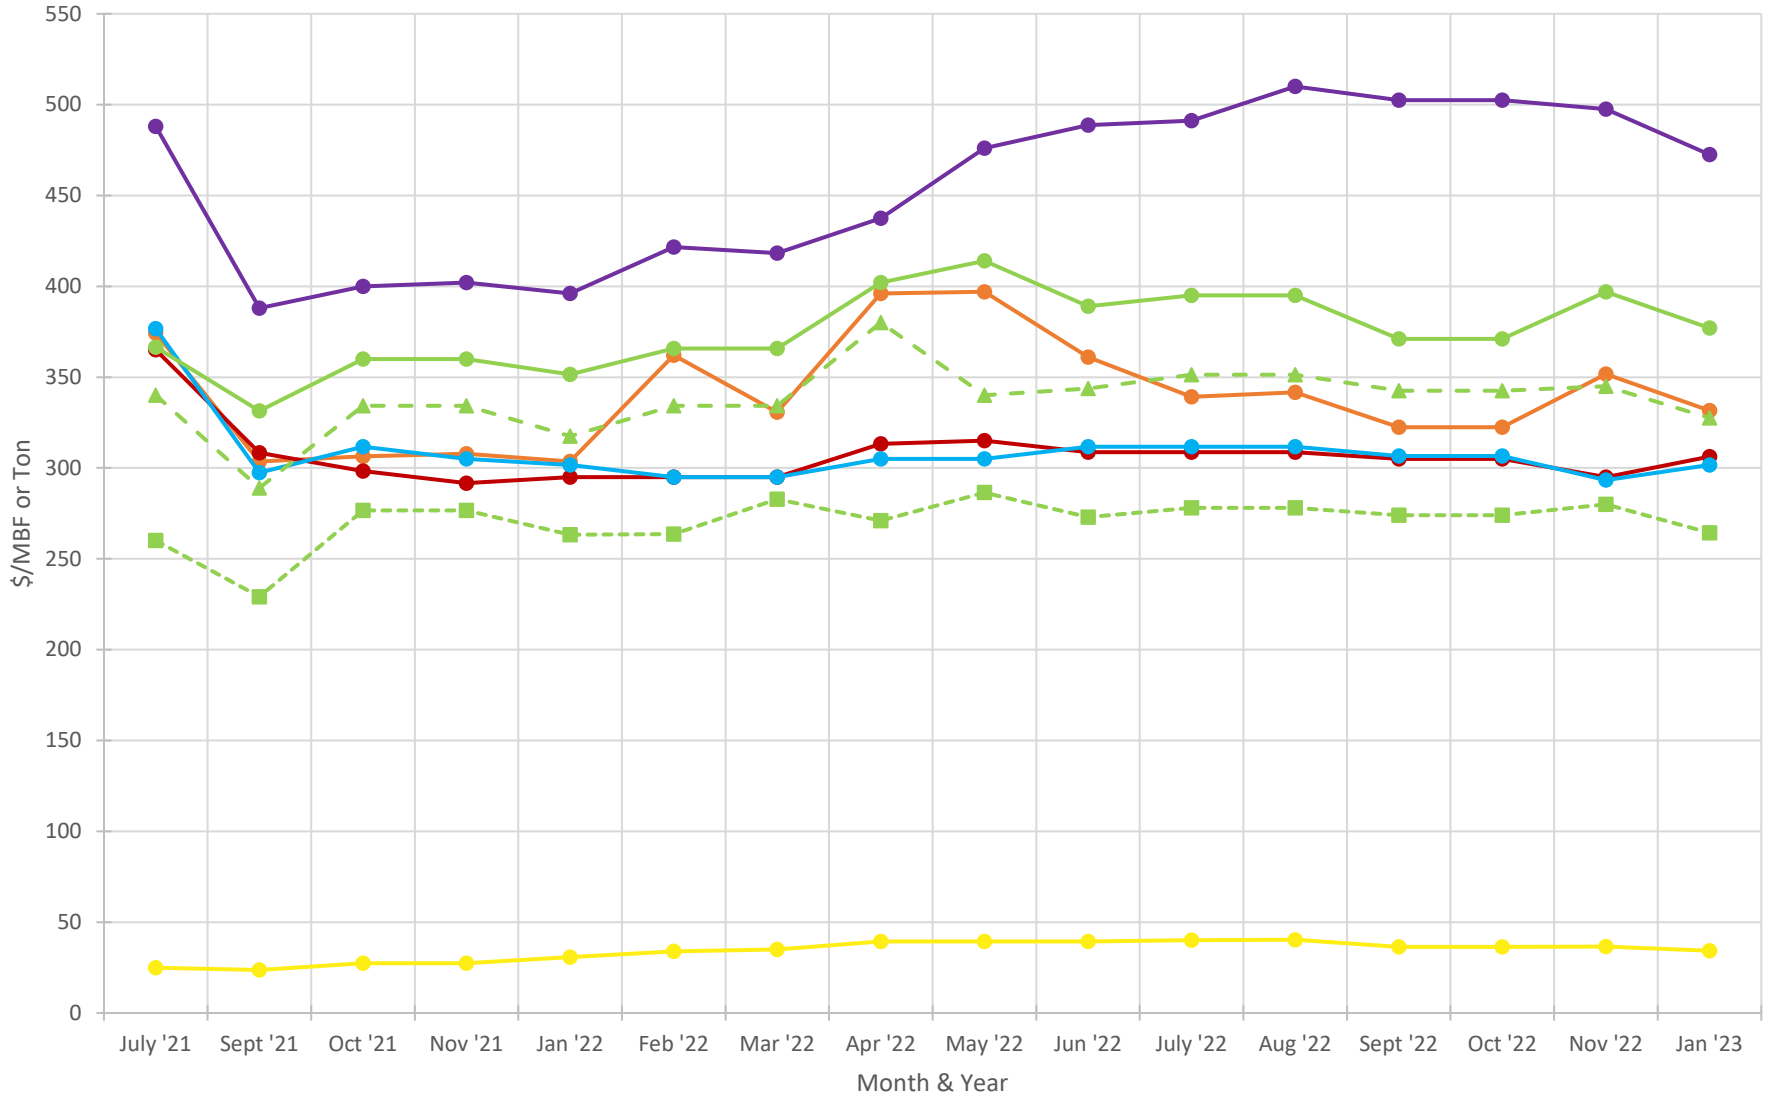

Eastern Oregon Log Price Trends by Species (2021 - Present)

- Douglas-fir/Larch
- Grand/White Fir
- Lodgepole Pine
- Englemann Spruce
- Ponderosa Pine (6-11")
- ▲ Ponderosa Pine (12-15")
- Ponderosa Pine (16"+)
- Pulp (\$/Ton)