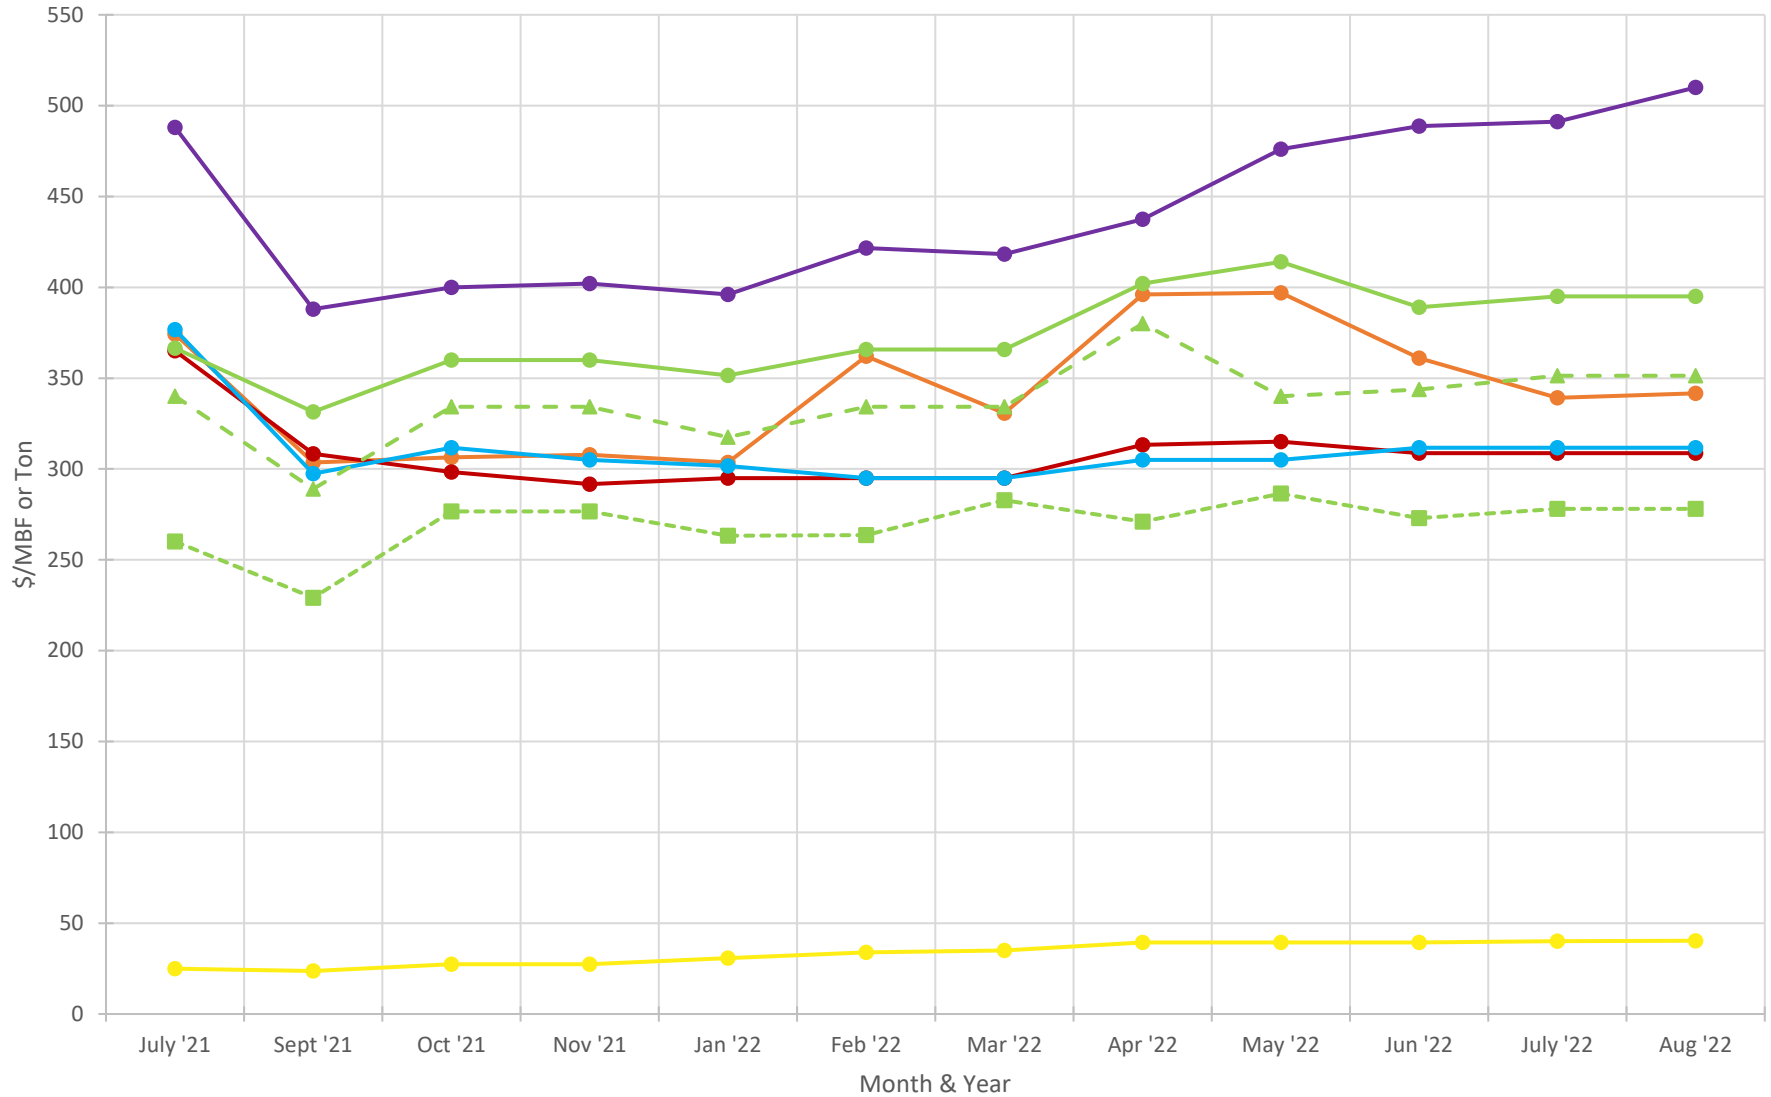

Eastern Oregon Log Price Trends by Species (2021 - Present)

- Douglas-fir/Larch
- Grand/White Fir
- Lodgepole Pine
- Englemann Spruce
- Ponderosa Pine (6-11")
- ▲ Ponderosa Pine (12-15")
- Ponderosa Pine (16"+)
- Pulp (\$/Ton)